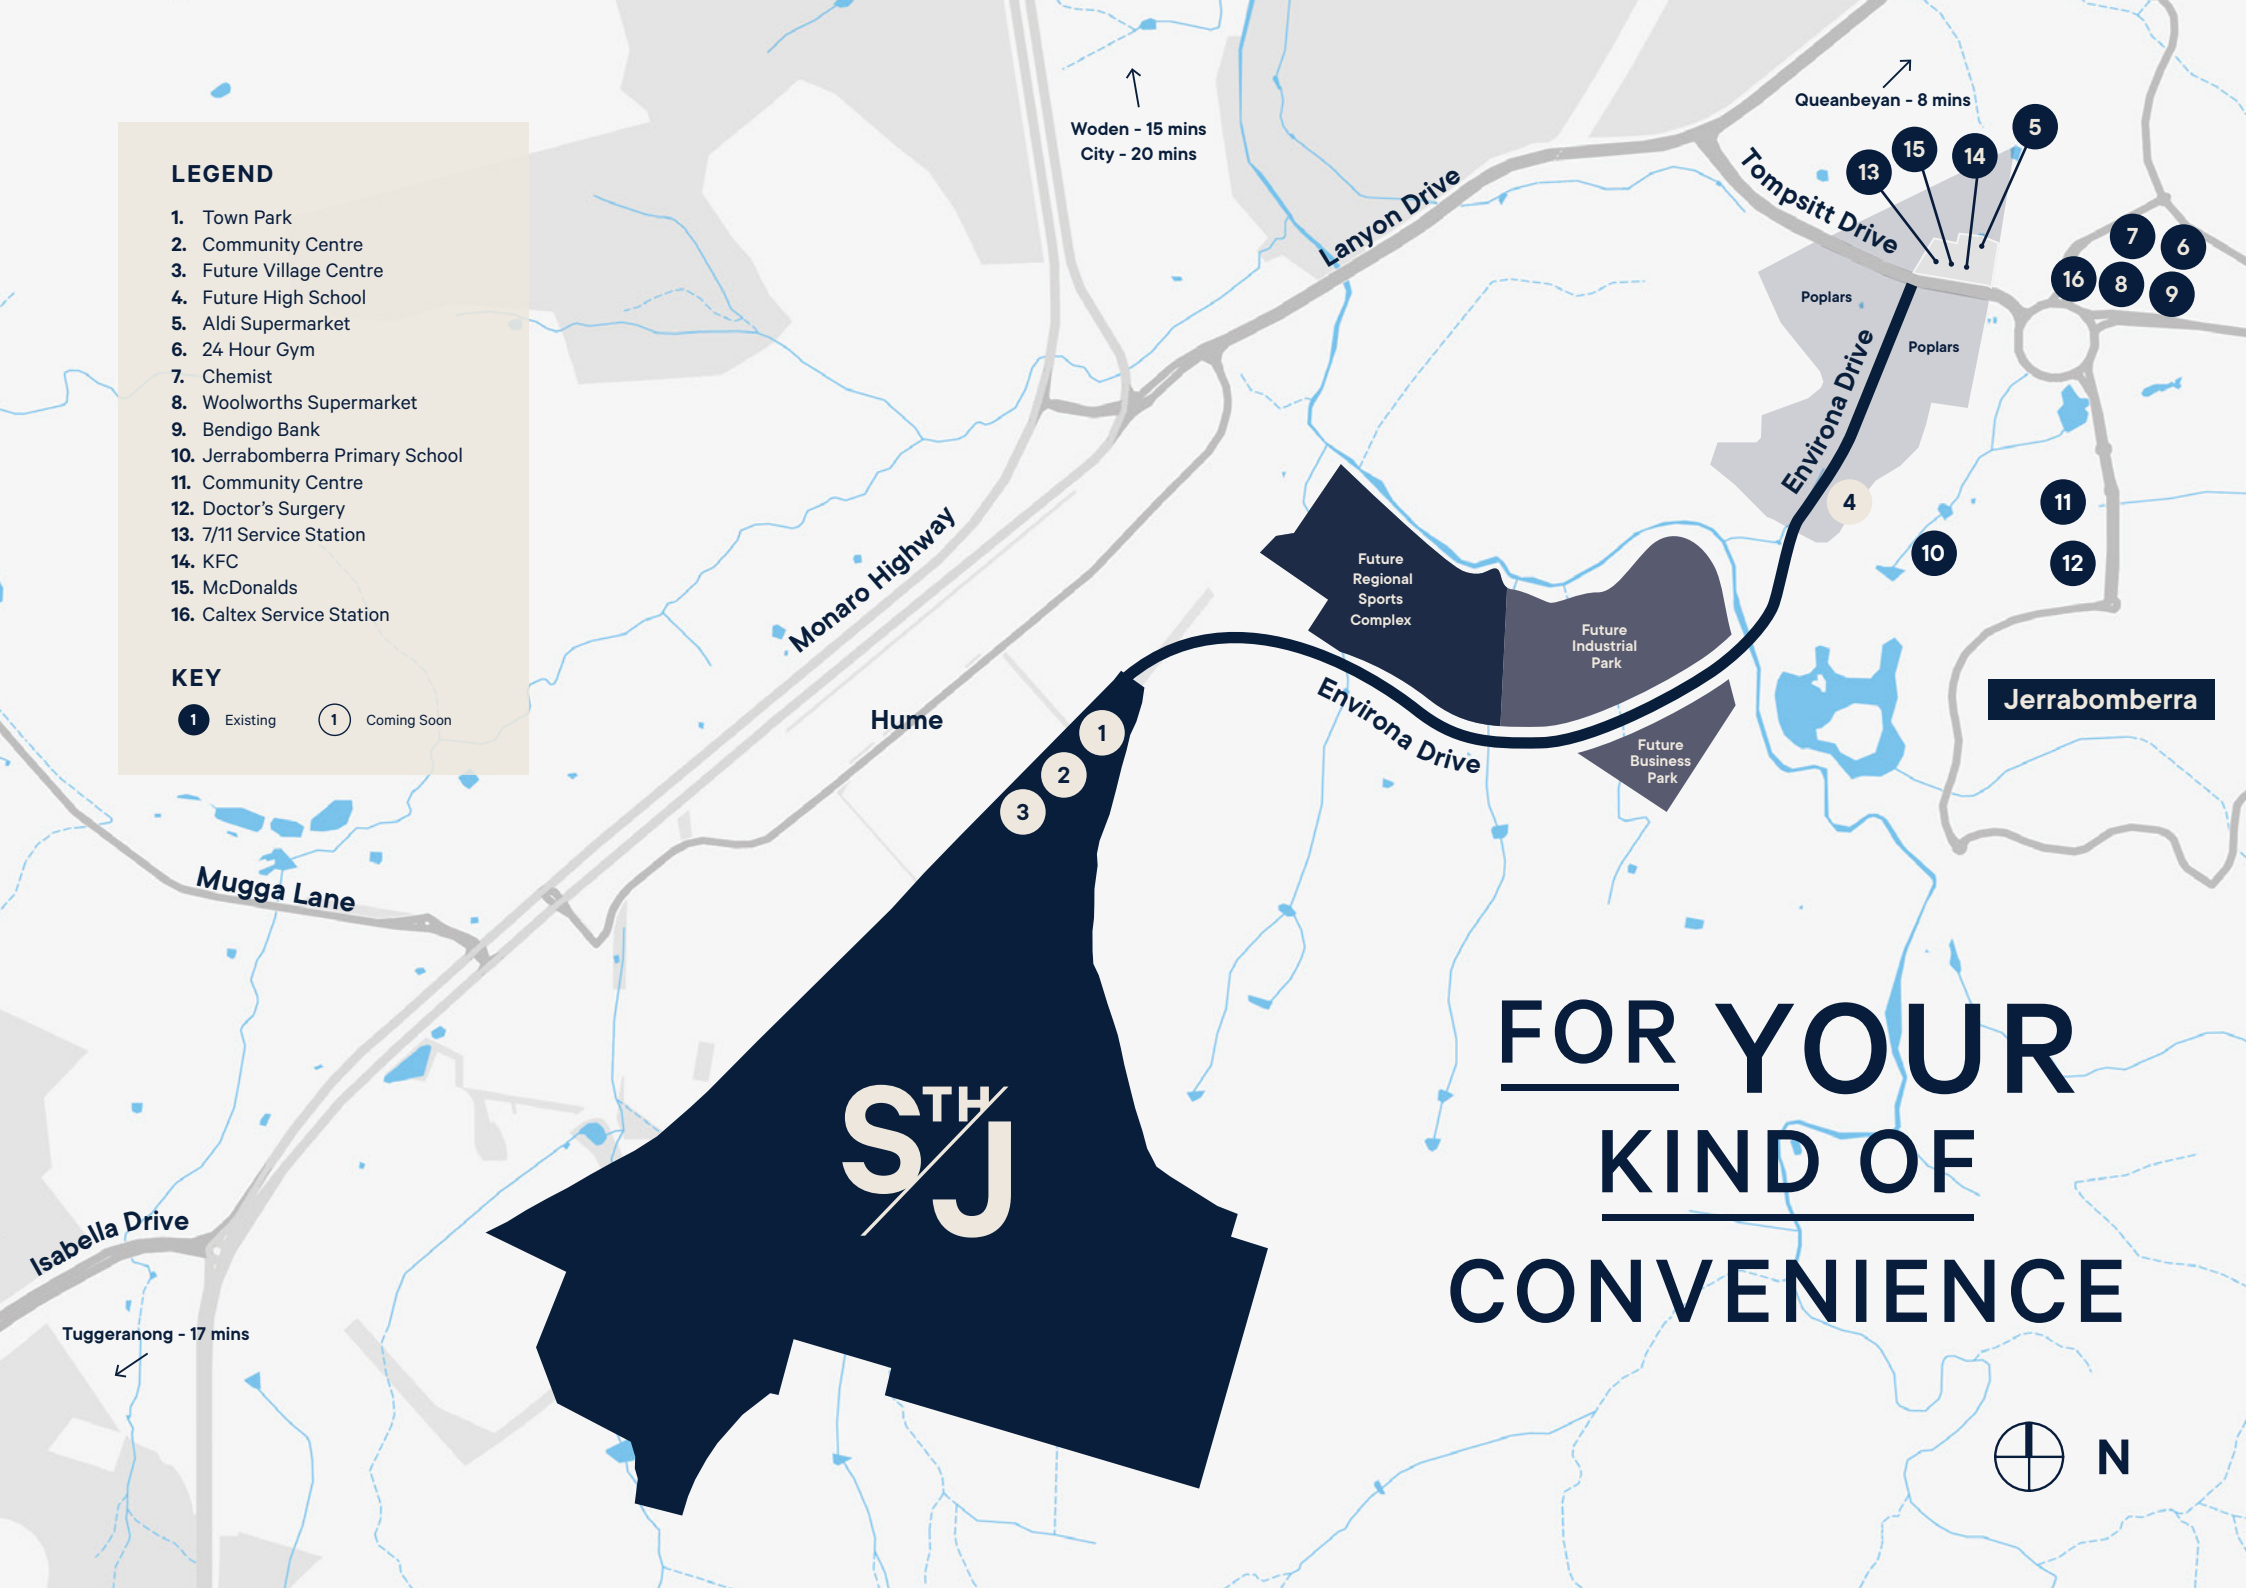

LEGEND

1. Town Park
2. Community Centre
3. Future Village Centre
4. Future High School
5. Aldi Supermarket
6. 24 Hour Gym
7. Chemist
8. Woolworths Supermarket
9. Bendigo Bank
10. Jerrabomberra Primary School
11. Community Centre
12. Doctor's Surgery
13. 7/11 Service Station
14. KFC
15. McDonalds
16. Caltex Service Station

KEY

- 1 Existing 1 Coming Soon

FOR YOUR
KIND OF
CONVENIENCE