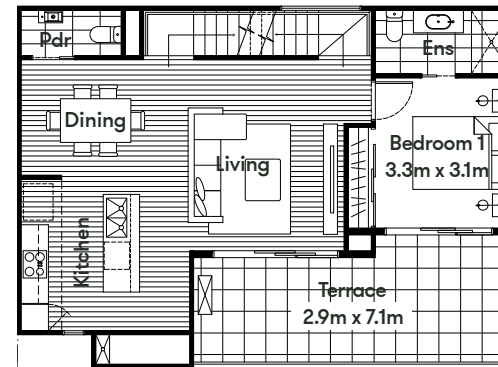

Trilogy Place Stage Seven Release

TYPE L LOT 182

4 3 2

Internal Area	148.92m ²
Garage	44.8m ²
Terrace	18.95m ²
Porch	4.63m ²
Home Area	217.3m²

G GROUND FLOOR

1 FIRST FLOOR

2 SECOND FLOOR

11.0m