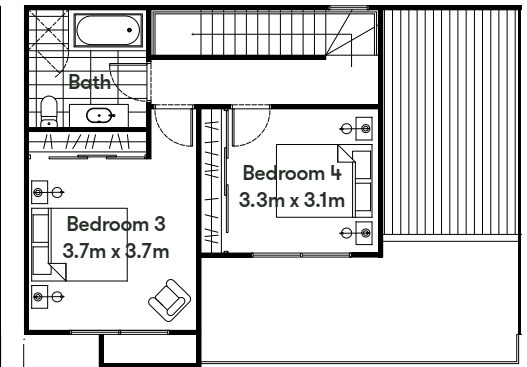

Trilogy Place Stage Seven Release

TYPE L LOT 182

4 3 2

Internal Area	148.92m ²
Garage	44.8m ²
Terrace	18.95m ²
Porch	4.63m ²
Home Area	217.3m²

G GROUND FLOOR

1 FIRST FLOOR

2 SECOND FLOOR

11.0m