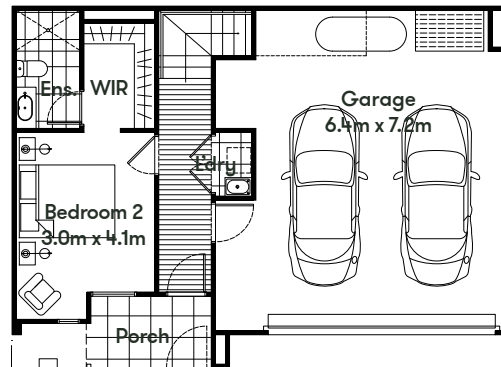

Trilogy Place Stage Seven Release

TYPE L LOT 182

4 3 2

Internal Area	148.92m ²
Garage	44.8m ²
Terrace	18.95m ²
Porch	4.63m ²
Home Area	217.3m²

G GROUND FLOOR

1 FIRST FLOOR

2 SECOND FLOOR

11.0m