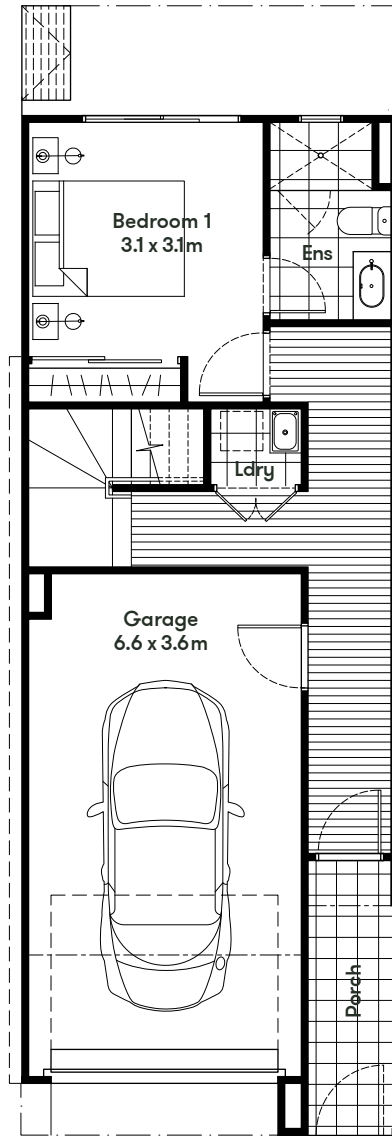

Trilogy Place Stage Eight Release

TYPE G1

LOTS 162, 163,
164, 165

2 2 1

Internal Area	89.91m ²
Garage	25.27m ²
Terrace	12.78m ²
Porch	4.66m ²
Home Area	132.62m²

G GROUND FLOOR

1 FIRST FLOOR

Width 5.0m

Trilogy Place Stage Eight Release

G GROUND FLOOR

1 FIRST FLOOR

TYPE G1 (END)

LOT 166

2 2 1

Internal Area	89.91m ²
Garage	25.27m ²
Terrace	12.78m ²
Porch	4.66m ²
Home Area	132.62m²

Width 5.0m