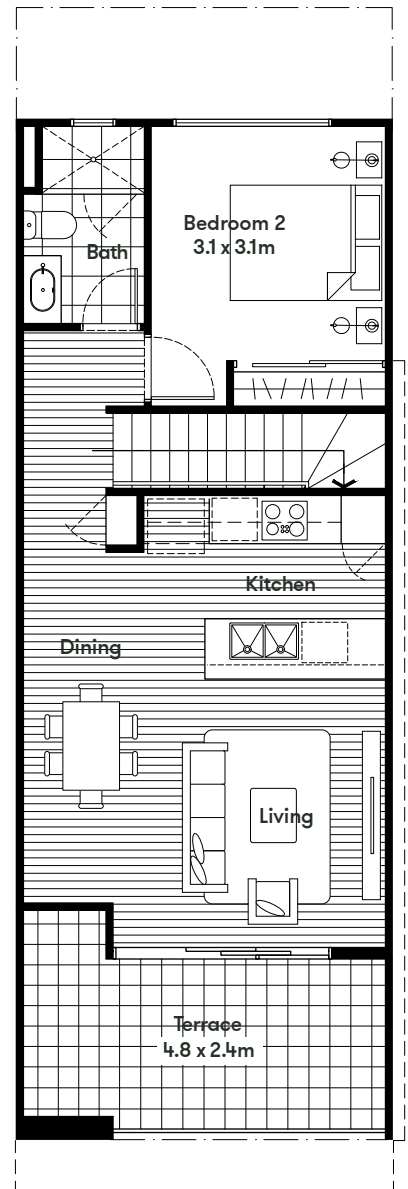

Trilogy Place Stage Eight Release

TYPE G1

LOTS 162, 163,
164, 165

2 2 1

Internal Area	89.91m ²
Garage	25.27m ²
Terrace	12.78m ²
Porch	4.66m ²
Home Area	132.62m²

G GROUND FLOOR

1 FIRST FLOOR

Width 5.0m

Trilogy Place Stage Eight Release

G GROUND FLOOR

1 FIRST FLOOR

TYPE G1 (END)

LOT 166

2 2 1

Internal Area	89.91m ²
Garage	25.27m ²
Terrace	12.78m ²
Porch	4.66m ²
Home Area	132.62m²

Width 5.0m