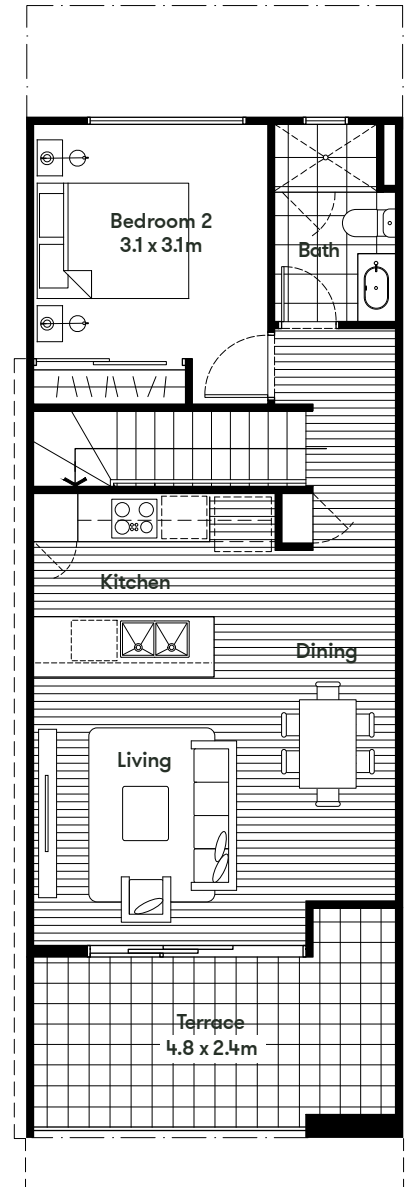

Trilogy Place Stage Eight Release

TYPE G1

LOTS 162, 163,
164, 165

2 2 1

Internal Area	89.91m ²
Garage	25.27m ²
Terrace	12.78m ²
Porch	4.66m ²
Home Area	132.62m²

G GROUND FLOOR

1 FIRST FLOOR

Width 5.0m

Trilogy Place Stage Eight Release

G GROUND FLOOR

1 FIRST FLOOR

TYPE G1 (END)

LOT 166

2 2 1

Internal Area	89.91m ²
Garage	25.27m ²
Terrace	12.78m ²
Porch	4.66m ²
Home Area	132.62m²

Width 5.0m