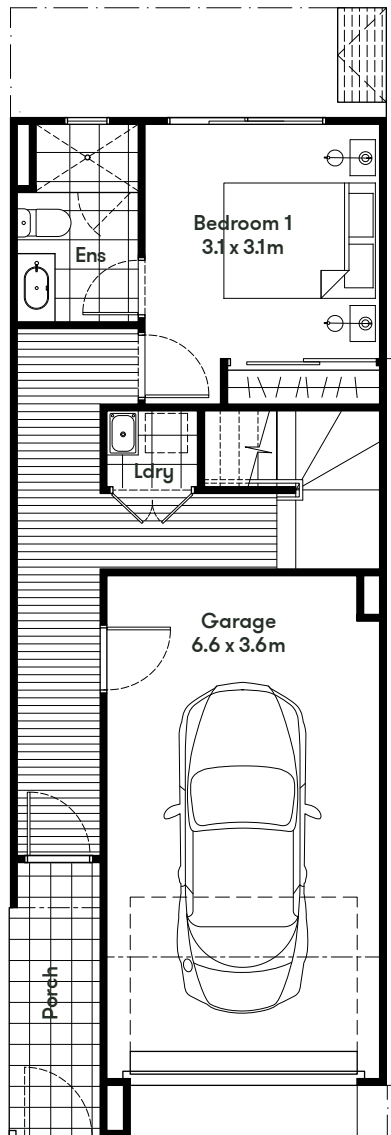

Trilogy Place Stage Eight Release

TYPE G1

LOTS 162, 163,
164, 165

2 2 1

Internal Area	89.91m ²
Garage	25.27m ²
Terrace	12.78m ²
Porch	4.66m ²
Home Area	132.62m²

G GROUND FLOOR

1 FIRST FLOOR

Width 5.0m

Trilogy Place Stage Eight Release

G GROUND FLOOR

1 FIRST FLOOR

TYPE G1 (END)

LOT 166

2 2 1

Internal Area	89.91m ²
Garage	25.27m ²
Terrace	12.78m ²
Porch	4.66m ²
Home Area	132.62m²

Width 5.0m