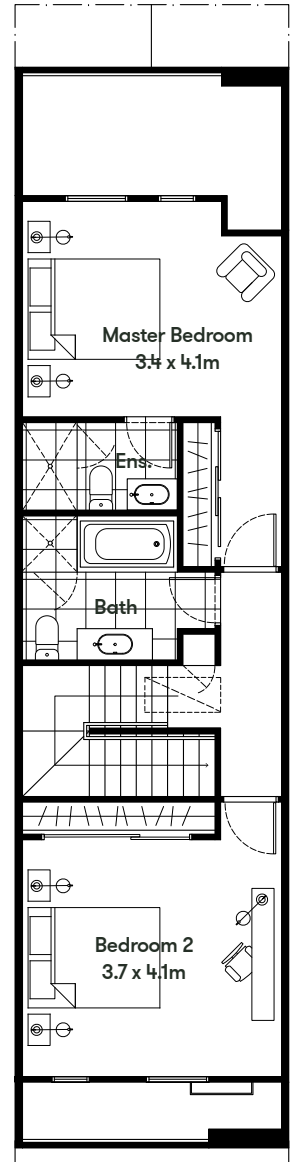

Trilogy Place Stage Five Release

TYPE C

LOTS 80-82, 85, 88,
89, 98, 99, 103-108,
109-114, 119-121

3 2.5 2

Internal Area	142.43m ²
Garage	27.85m ²
Terrace	9.57m ²
Balcony	8.36m ²
Porch	5.64m ²
Home Area	193.85m²

G
GROUND FLOOR

1
FIRST FLOOR

2
SECOND FLOOR

Width 4.1m