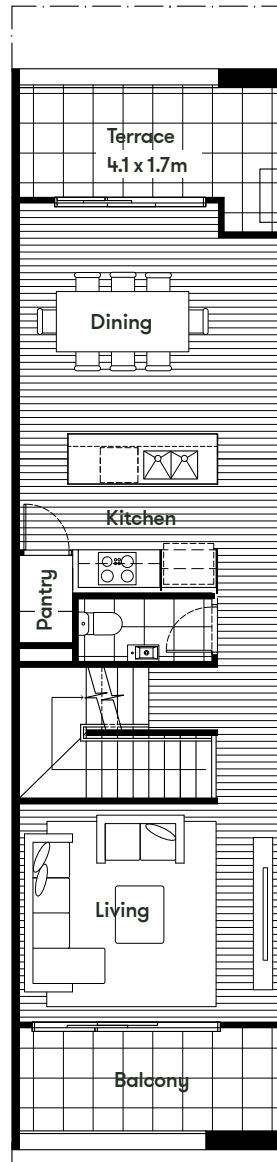

Trilogy Place Stage Five Release

TYPE C

LOTS 80-82, 85, 88,
89, 98, 99, 103-108,
109-114, 119-121

3 2.5 2

Internal Area	142.43m ²
Garage	27.85m ²
Terrace	9.57m ²
Balcony	8.36m ²
Porch	5.64m ²
Home Area	193.85m²

G
GROUND FLOOR

1
FIRST FLOOR

2
SECOND FLOOR

Width 4.1m