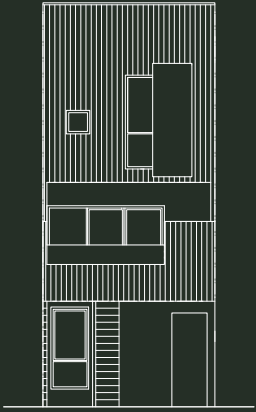

Trilogy Place Stage Five Release

TYPE C

LOTS 80-82, 85, 88,
89, 98, 99, 103-108,
109-114, 119-121

3 2.5 2

Internal Area	142.43m ²
Garage	27.85m ²
Terrace	9.57m ²
Balcony	8.36m ²
Porch	5.64m ²
Home Area	193.85m²

G
GROUND FLOOR

1
FIRST FLOOR

2
SECOND FLOOR

Width 4.1m