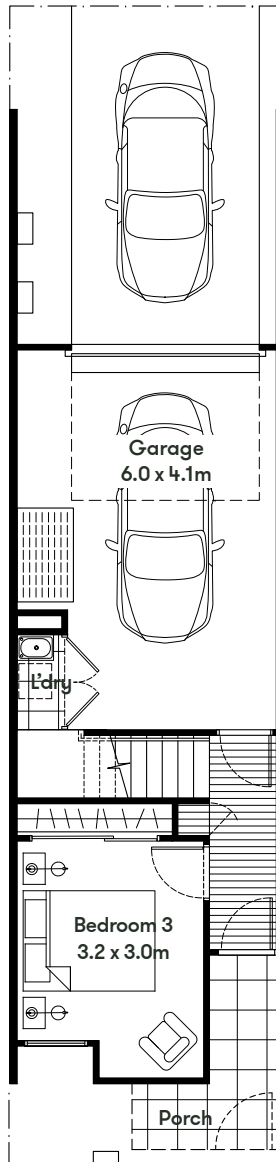

Trilogy Place Stage Five Release

TYPE C

LOTS 80-82, 85, 88,
89, 98, 99, 103-108,
109-114, 119-121

3 2.5 2

Internal Area	142.43m ²
Garage	27.85m ²
Terrace	9.57m ²
Balcony	8.36m ²
Porch	5.64m ²
Home Area	193.85m²

G
GROUND FLOOR

1
FIRST FLOOR

2
SECOND FLOOR

Width 4.1m