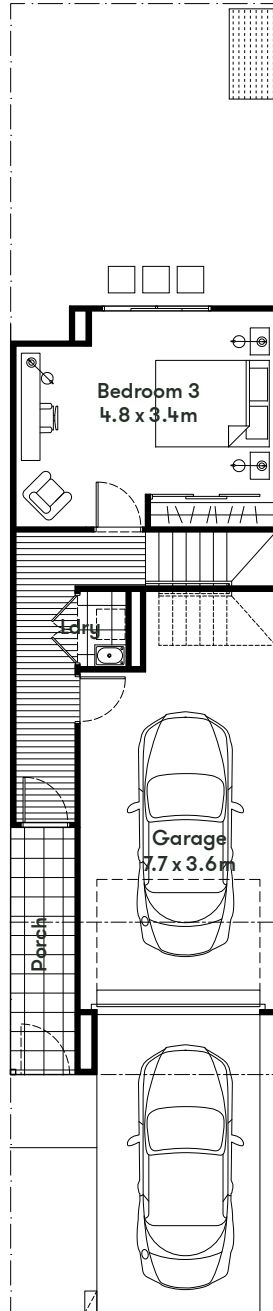

Trilogy Place Stage Eight Release

TYPE A2

LOTS 153, 154

3 2.5 2

Internal Area	148.56m ²
Garage	27.45m ²
Terrace	14.00m ²
Porch	8.06m ²
Home Area	198.07m²

G
GROUND FLOOR

1
FIRST FLOOR

2
SECOND FLOOR

Width 5.0m