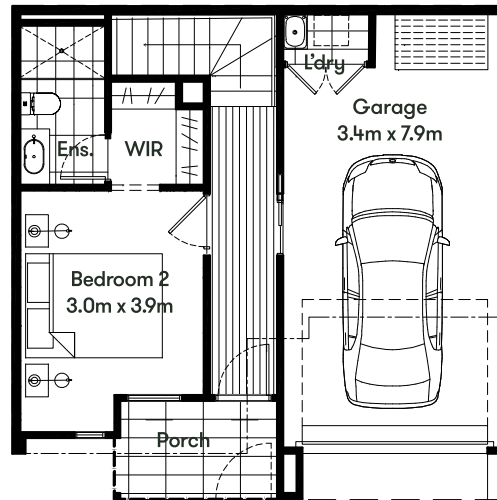

Trilogy Place Stage Seven Release

TYPE E

LOTS 176-181

Internal Area	111.0m ²
Garage	26.3m ²
Terrace	13.6m ²
Porch	4.1m ²
Home Area	155.0m²

G GROUND FLOOR

1 FIRST FLOOR

2 SECOND FLOOR