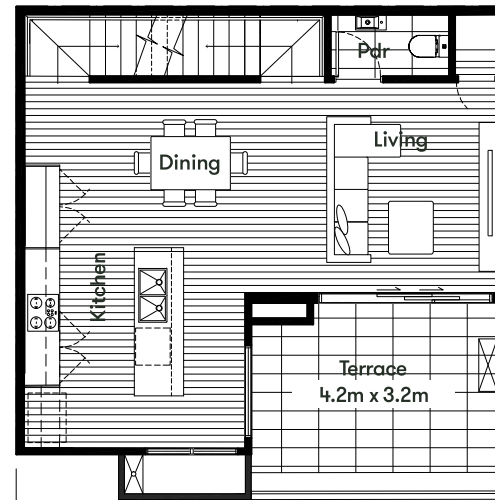

Trilogy Place Stage Seven Release

TYPE E

LOTS 176-181

Internal Area	111.0m ²
Garage	26.3m ²
Terrace	13.6m ²
Porch	4.1m ²
Home Area	155.0m²

G GROUND FLOOR

1 FIRST FLOOR

2 SECOND FLOOR